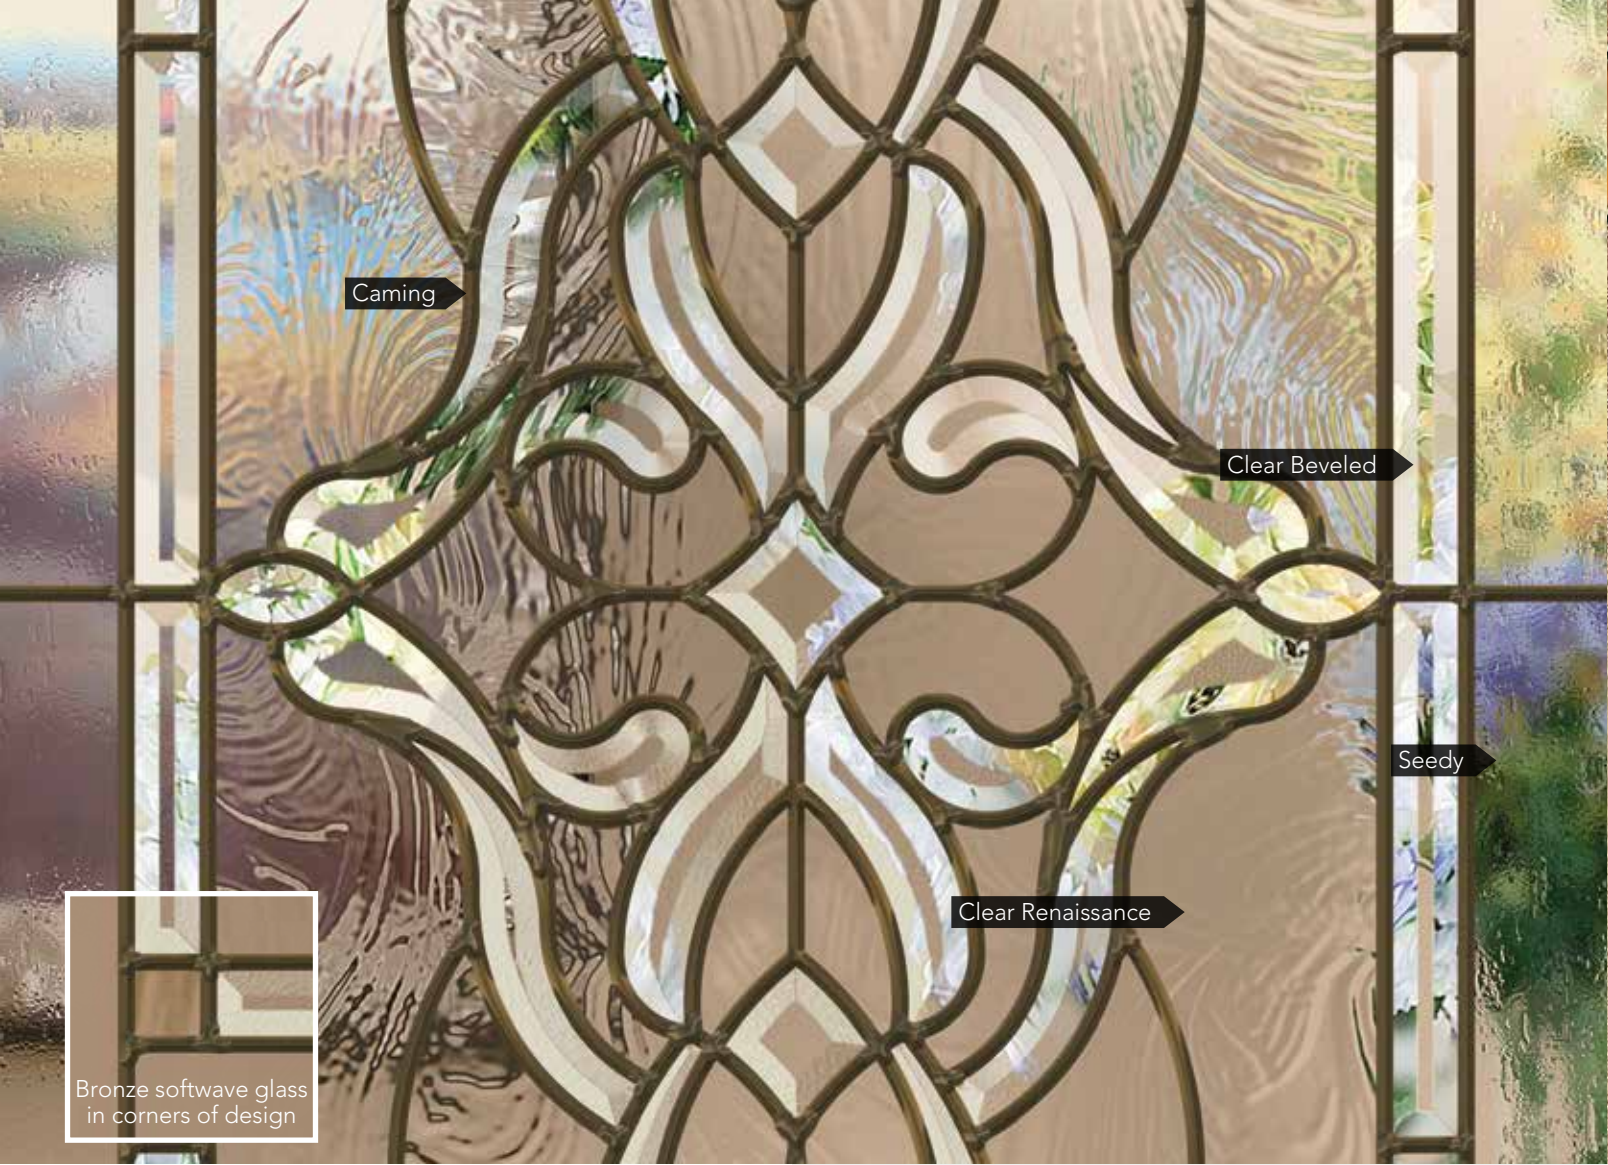

Caming

Clear Beveled

Seedy

Clear Renaissance

Bronze softwave glass
in corners of design

SYMPHONY

Symphony features a bronze softwave and expresses timeless beauty and elegance at every curve. This design is sure to bring you a pleasing and melodious style.

CAMING FINISH

Brass

Antique Brass

Zinc

PRIVACY RATING

1 2 **3** 4 5 6 7 8 9 10

less privacy

more privacy