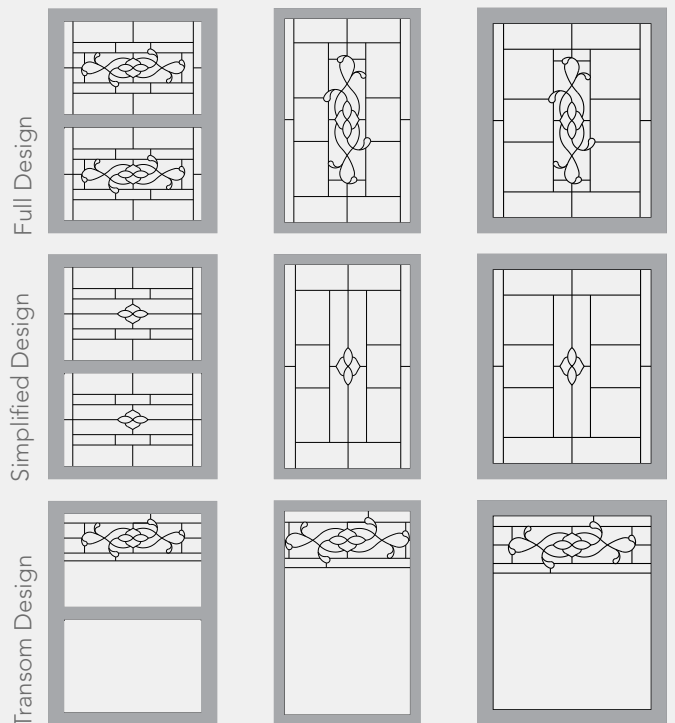

WINDOW DECORATIVE GLASS

DECORATIVE GLASS
CREATE A FOCAL POINT WITH WINDOWS

ENHANCE YOUR VIEW

Want to make your home stand out? Select one of the 16 decorative glass options to create a dramatic focal point. Each piece of glass is unique, customized to fit any window shape and style. The decorative glass showcased in this brochure can be ordered in full, simplified and transom pattern options. Add some elegance to your design by choosing a coming color to complement your home.

ESSENCE

Essence features a bronze seedy glass combined with micro-granite that brings elegance to a whole new level.

CAMING FINISH

PRIVACY RATING

less privacy more privacy

PATTERN OPTIONS

CHEYENNE

Cheyenne features micro-granite, hammered and beveled glass that will add elegance to your windows, while providing a high level of privacy.