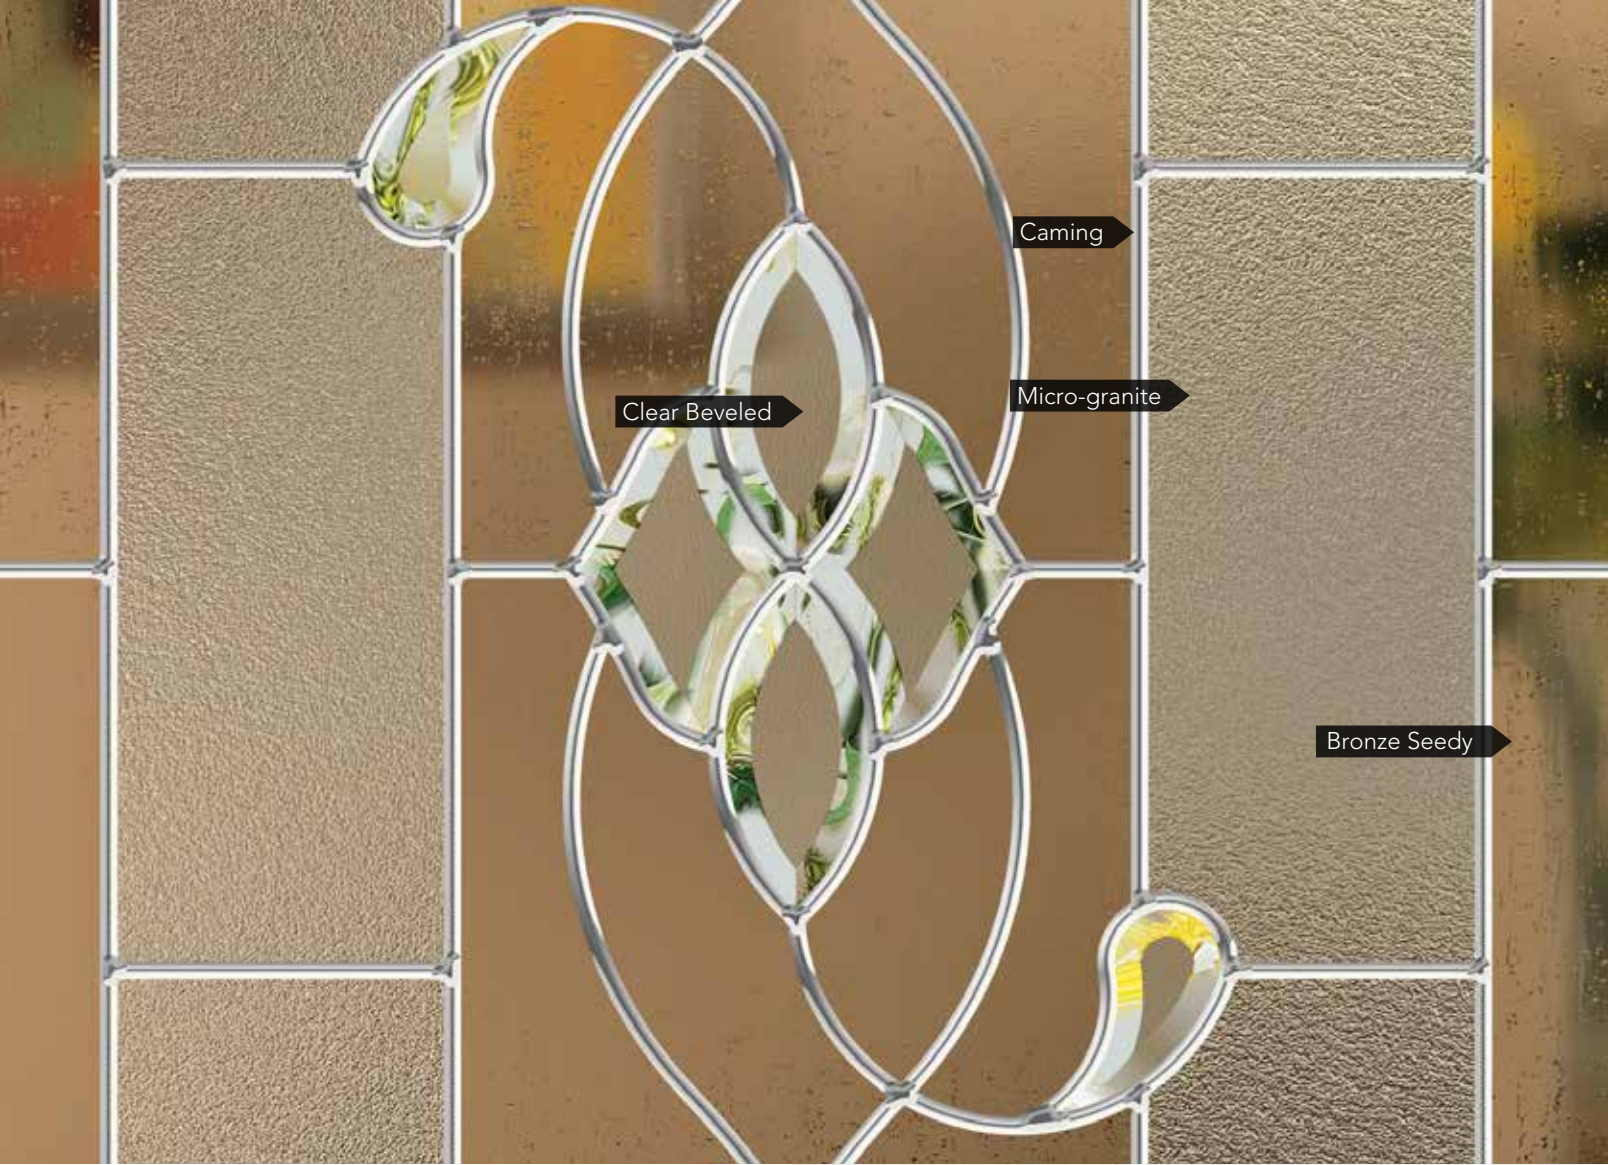

WINDOW DECORATIVE GLASS

DECORATIVE GLASS
CREATE A FOCAL POINT WITH WINDOWS

ENHANCE YOUR VIEW

Want to make your home stand out? Select one of the 16 decorative glass options to create a dramatic focal point. Each piece of glass is unique, customized to fit any window shape and style. The decorative glass showcased in this brochure can be ordered in full, simplified and transom pattern options. Add some elegance to your design by choosing a coming color to complement your home.

These decorative glass designs are also available on ProVia Entry Doors. Please see the ProVia Entry Door Catalog for more information.

Shown: Berkley Glass

TABLE OF CONTENTS

Essence.....	2
Cheyenne	3
Symphony.....	4
Berkley.....	5
Laurence.....	6
Carrington	7
Tacoma	10
Somerset	11
Constance	12
Tranquility.....	13
Gemstone.....	14
Eclipse	15
Florence.....	16
Esmond.....	17
Carlisle.....	18
Beveled.....	19

ESSENCE

Essence features a bronze seedy glass combined with micro-granite that brings elegance to a whole new level.

CAMING FINISH

PRIVACY RATING

less privacy more privacy

PATTERN OPTIONS

CHEYENNE

Cheyenne features micro-granite, hammered and beveled glass that will add elegance to your windows, while providing a high level of privacy.