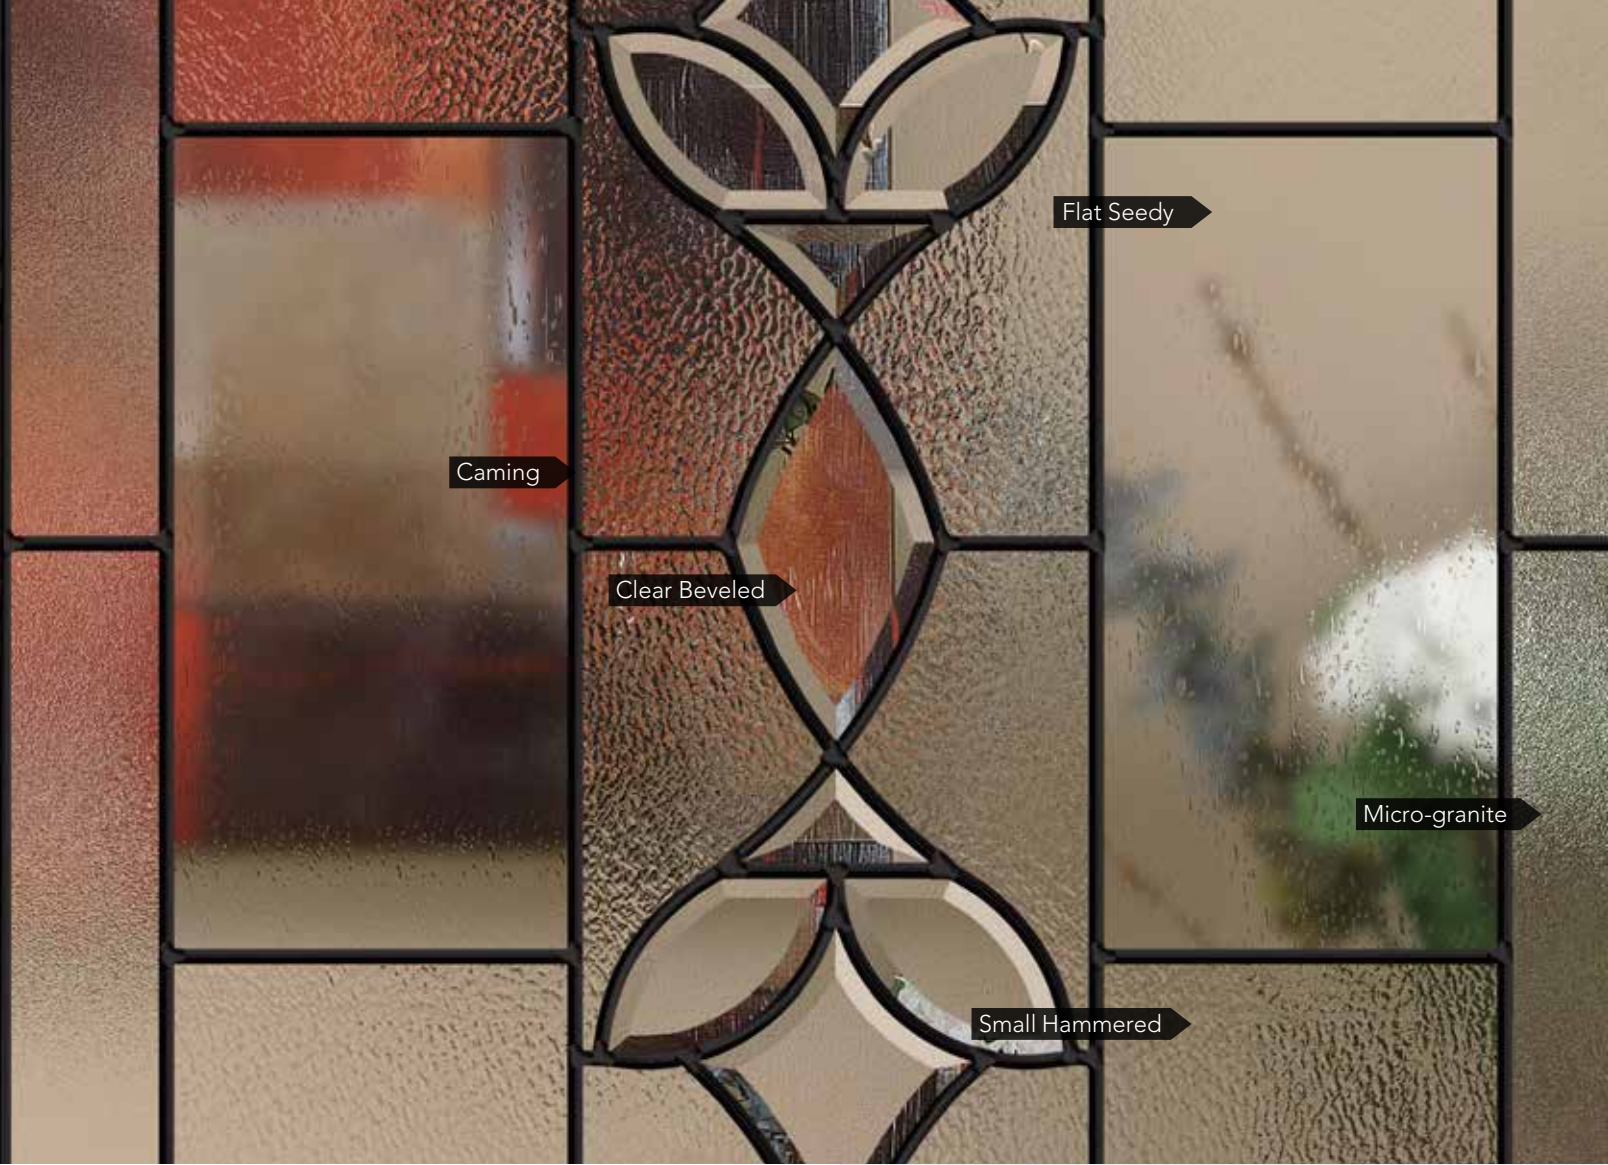

Beautiful beveled glass with iced and micro-iced granite, accented with zinc caming, gives this classic design a contemporary edge.

CAMING FINISH

PRIVACY RATING

less privacy

more privacy

PATTERN OPTIONS

Full Design

Simplified Design

Transom Design

ECLIPSE

Eclipse features double gluechip and clusters of bevel with a traditional and harmonious design. Eclipse promotes classical elegance and privacy.

CAMING FINISH

PRIVACY RATING

PATTERN OPTIONS

FLORENCE

This traditional style is accented with a creamy alabaster glass adding interest and appeal that clearly sets it apart from other decorative designs.

CAMING FINISH

PRIVACY RATING

PATTERN OPTIONS

ESMOND

Esmond features small hammered, micro-granite, flat seedy and clear bevels in a splendid old-world style design bringing a unique touch to your windows.

CAMING FINISH

Patina

PRIVACY RATING

1 2 3 4 5 **6** 7 8 9 10