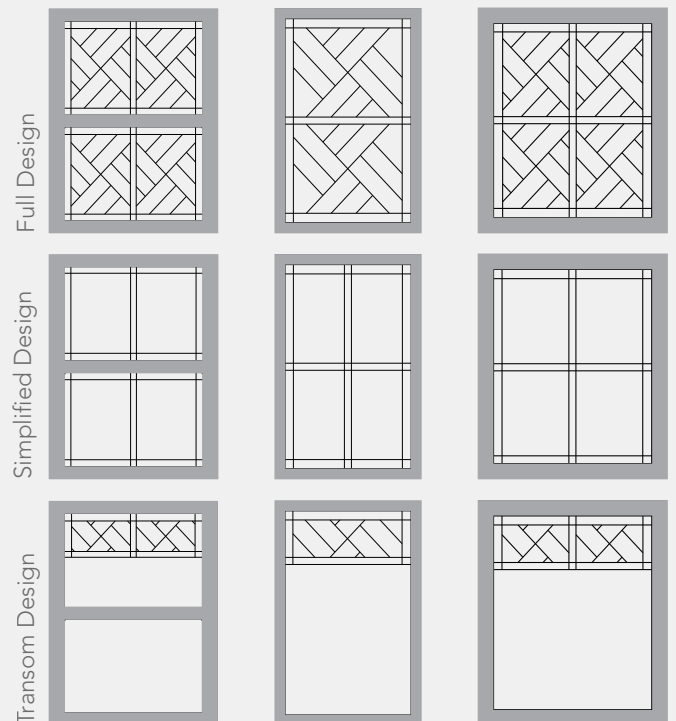

WINDOW DECORATIVE GLASS

DECORATIVE GLASS
CREATE A FOCAL POINT WITH WINDOWS

ENHANCE YOUR VIEW

Want to make your home stand out? Select one of the 16 decorative glass options to create a dramatic focal point. Each piece of glass is unique, customized to fit any window shape and style. The decorative glass showcased in this brochure can be ordered in full, simplified and transom pattern options. Add some elegance to your design by choosing a coming color to complement your home.

Enhance your view of the outside world by adding windows with decorative glass to any room in the house - the design options available with this program are virtually endless.

AERIS™

ENDURE™

Decorative glass available on Double Hung (top and/or bottom sash), Casement, Awning, Slider, Picture and Architectural Shape styles of windows.

Zinc

PRIVACY RATING

1 2 3 4 5 6 **7** 8 9 10

less privacy

more privacy

PATTERN OPTIONS

LAURENCE

Laurence features a gray softwave expressing defined classical vintage that will greet your guests with its distinguished character and prominent lines.