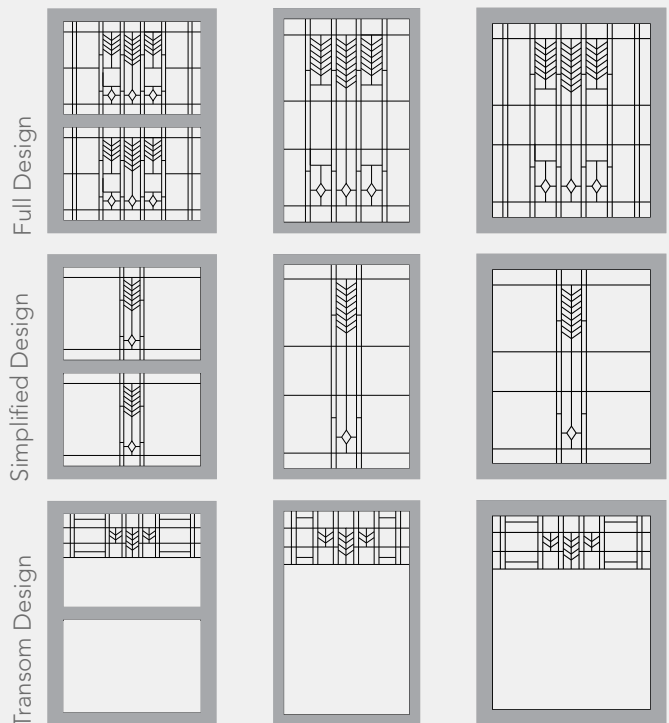

Shown: Cheyenne Glass

TACOMA

Tacoma features hammered and micro-granite design reminiscent of the Arts and Crafts period. Tacoma adds a southwestern inspired theme bringing heritage and legacy to your windows.

CAMING FINISH

Patina

PRIVACY RATING

1 2 3 4 5 **6** 7 8 9 10

less privacy

more privacy

PATTERN OPTIONS

SOMERSET

Somerset features small hammered, micro-granite and clear bevels in a simple yet elegant design that gives a fresh look to your windows.

CAMING FINISH

PRIVACY RATING

less privacy

more privacy

PATTERN OPTIONS