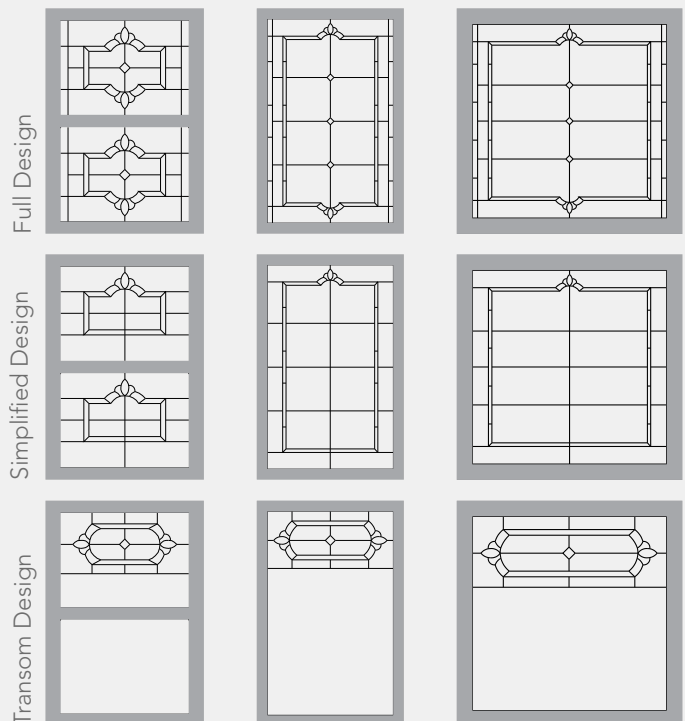

CAMING FINISH

PRIVACY RATING

PATTERN OPTIONS