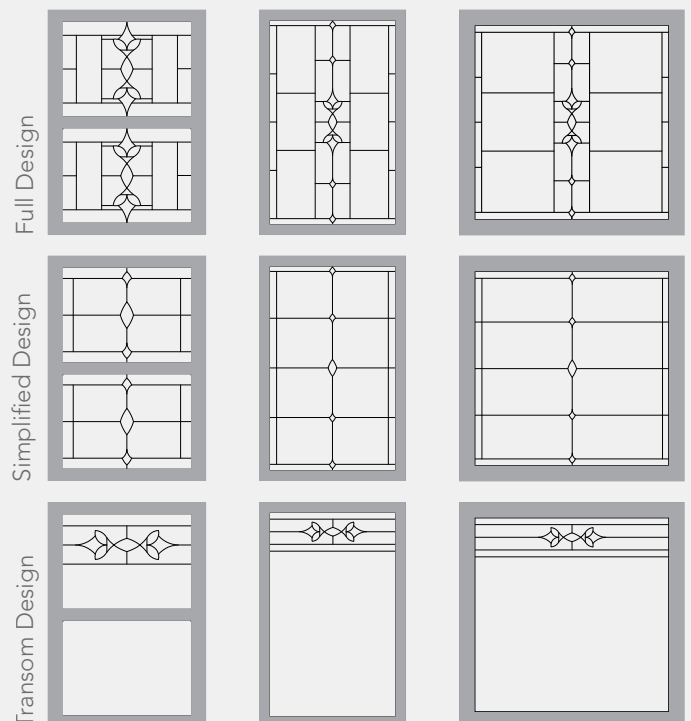

PATTERN OPTIONS