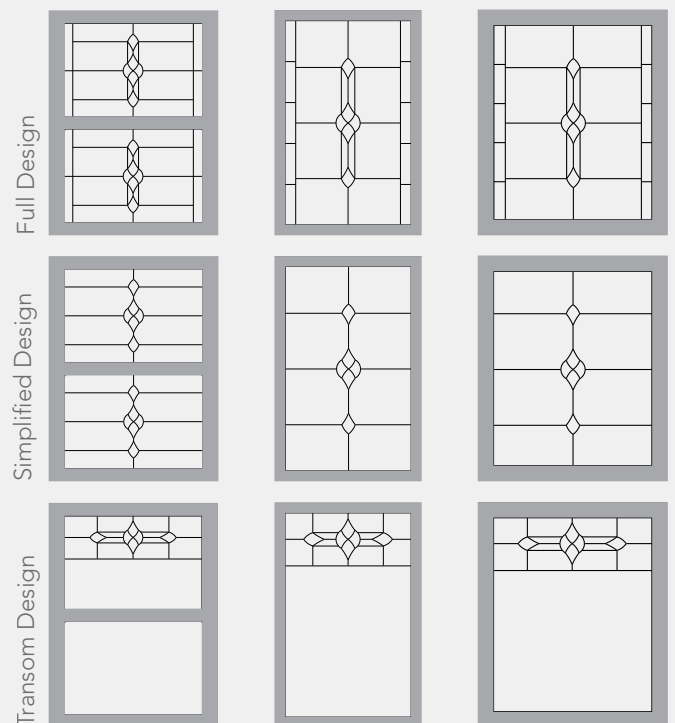

CAMING FINISH

PRIVACY RATING

PATTERN OPTIONS