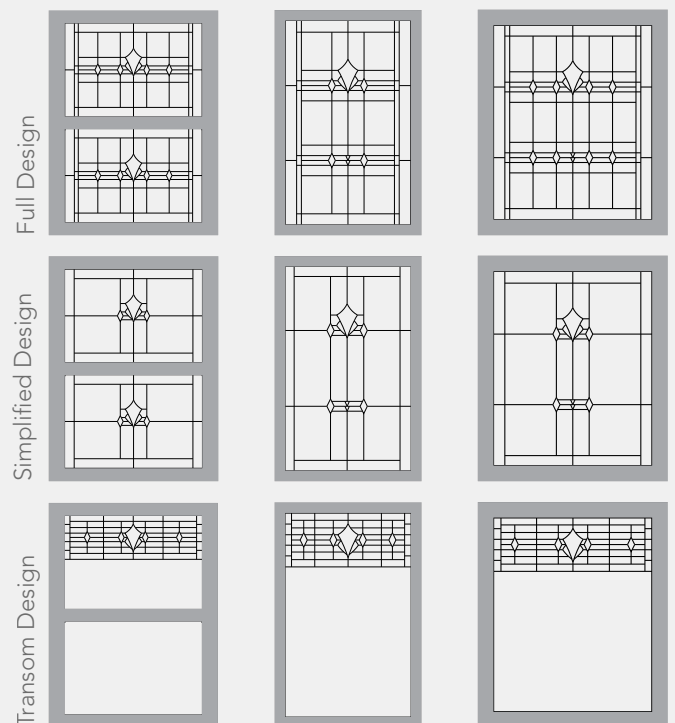

PATTERN OPTIONS