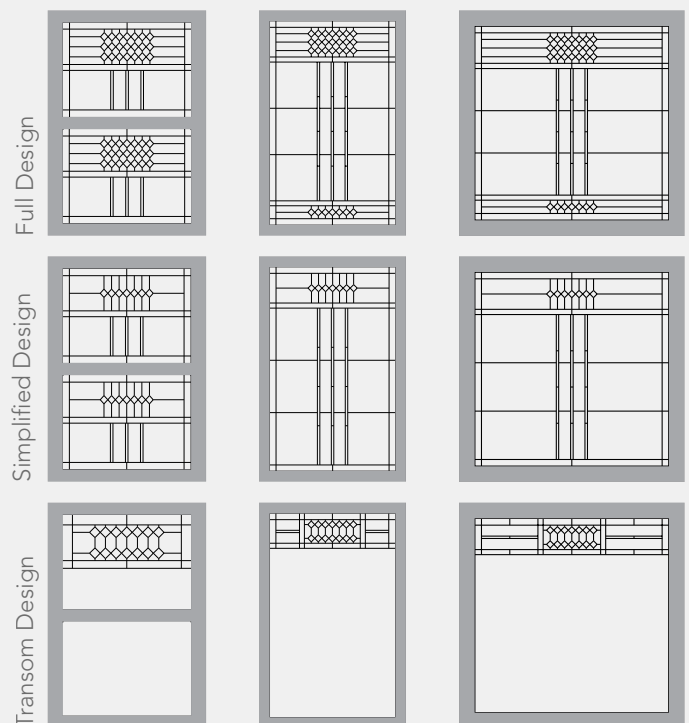

WINDOW DECORATIVE GLASS

DECORATIVE GLASS
CREATE A FOCAL POINT WITH WINDOWS

ENHANCE YOUR VIEW

Want to make your home stand out? Select one of the 16 decorative glass options to create a dramatic focal point. Each piece of glass is unique, customized to fit any window shape and style. The decorative glass showcased in this brochure can be ordered in full, simplified and transom pattern options. Add some elegance to your design by choosing a coming color to complement your home.

Carrington features small hammered, flat seedy and clear bevels in an attractive vintage design to accent your home's windows.

CAMING FINISH

Patina

PRIVACY RATING

1 2 3 4 **5** 6 7 8 9 10

less privacy

more privacy

PATTERN OPTIONS

MAKE A STATEMENT

Highly-skilled craftsmen assemble hand-beveled glass accented with a variety of unique glass options by precisely cutting, mitering and soldering each component into artistically designed patterns. Art glass purposefully seeks visual character through aesthetic imperfections, while maintaining structural stability. These "imperfections" mimic the hand-made sheet glass of centuries past. They come in the form of textural waves and striations, random seeds (air bubbles) and a variety of other natural effects.