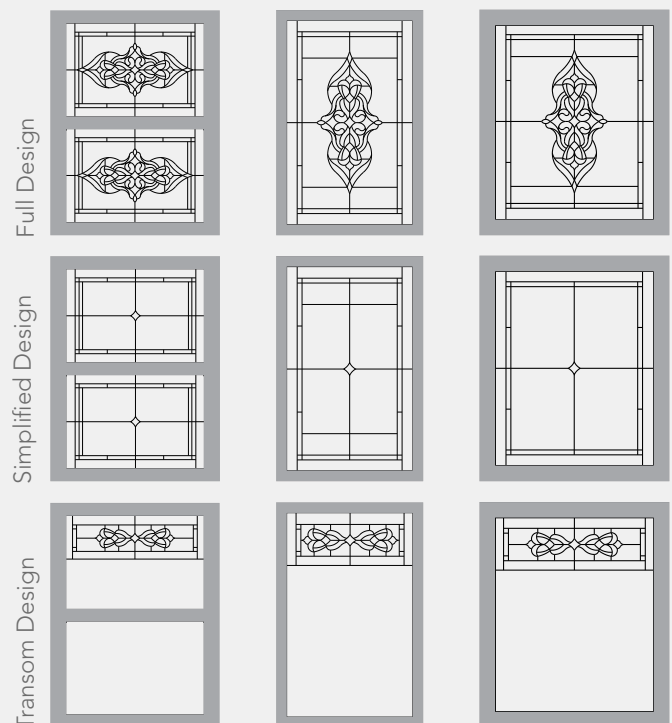

PATTERN OPTIONS

Full Design

Simplified Design

Transom Design