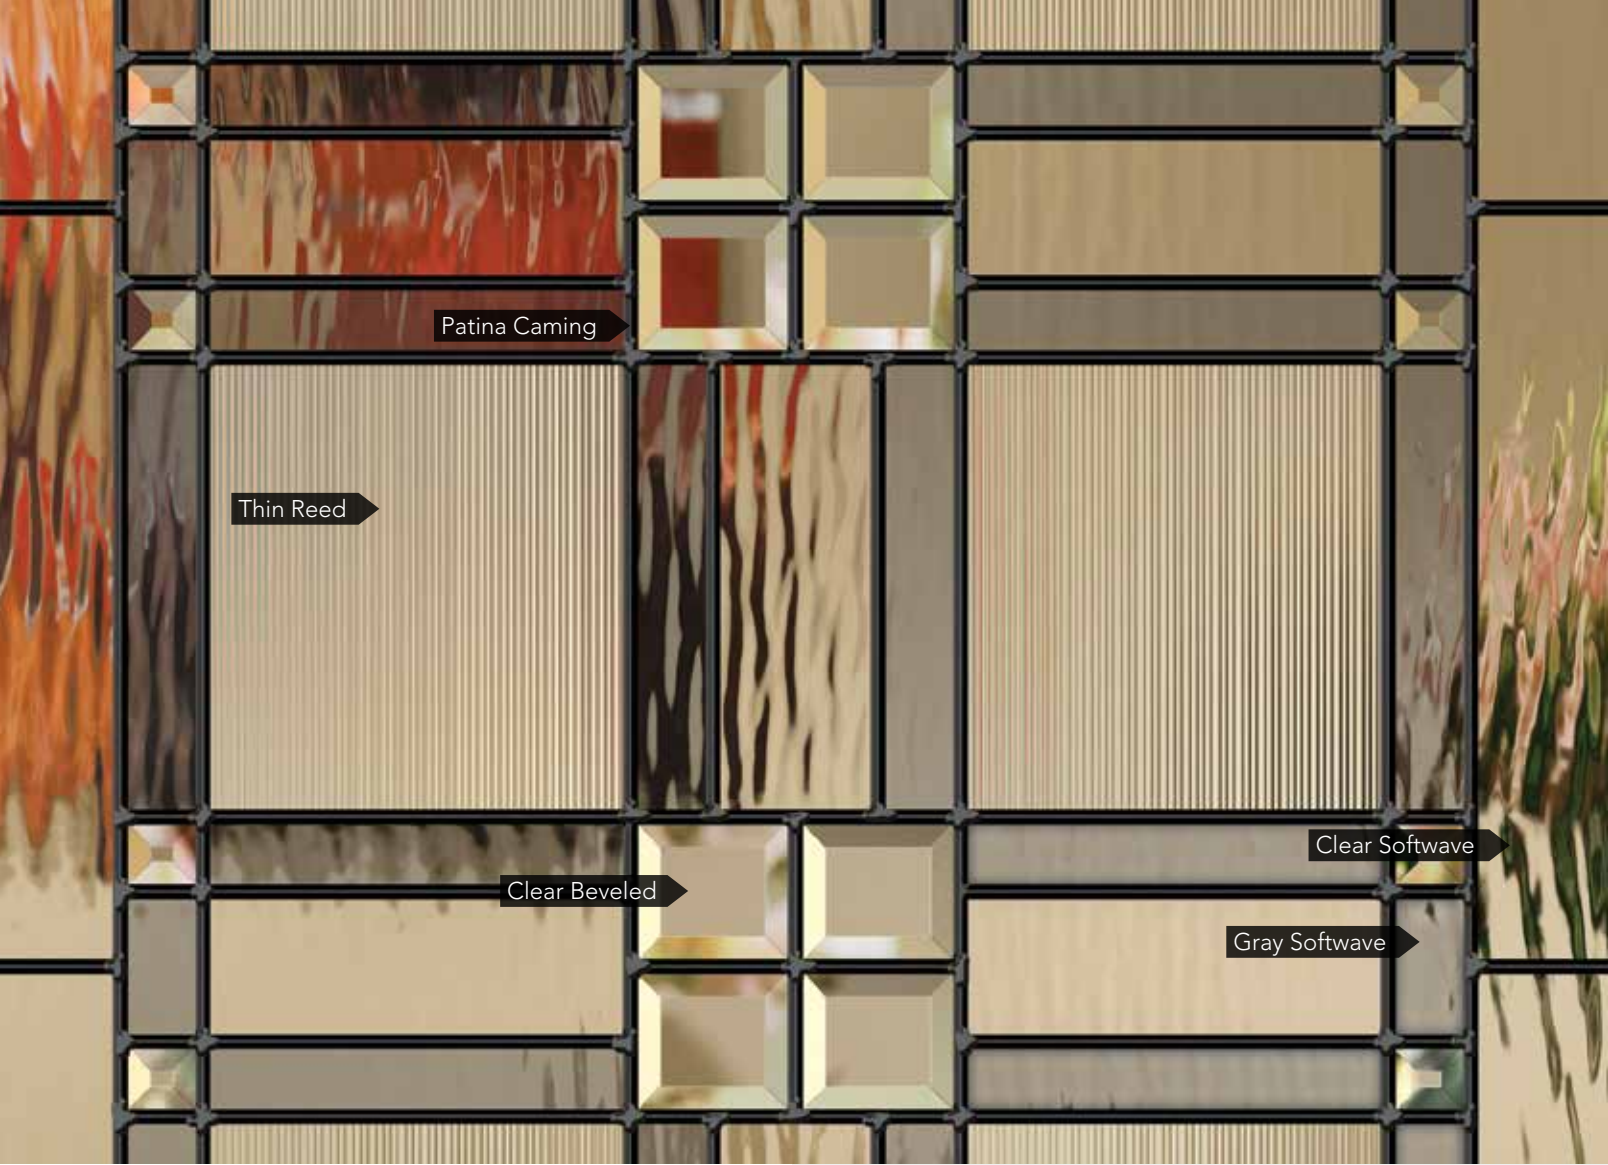

Zinc

PRIVACY RATING

1 2 3 4 5 6 **7** 8 9 10

less privacy

more privacy

PATTERN OPTIONS

LAURENCE

Laurence features a gray softwave expressing defined classical vintage that will greet your guests with its distinguished character and prominent lines.