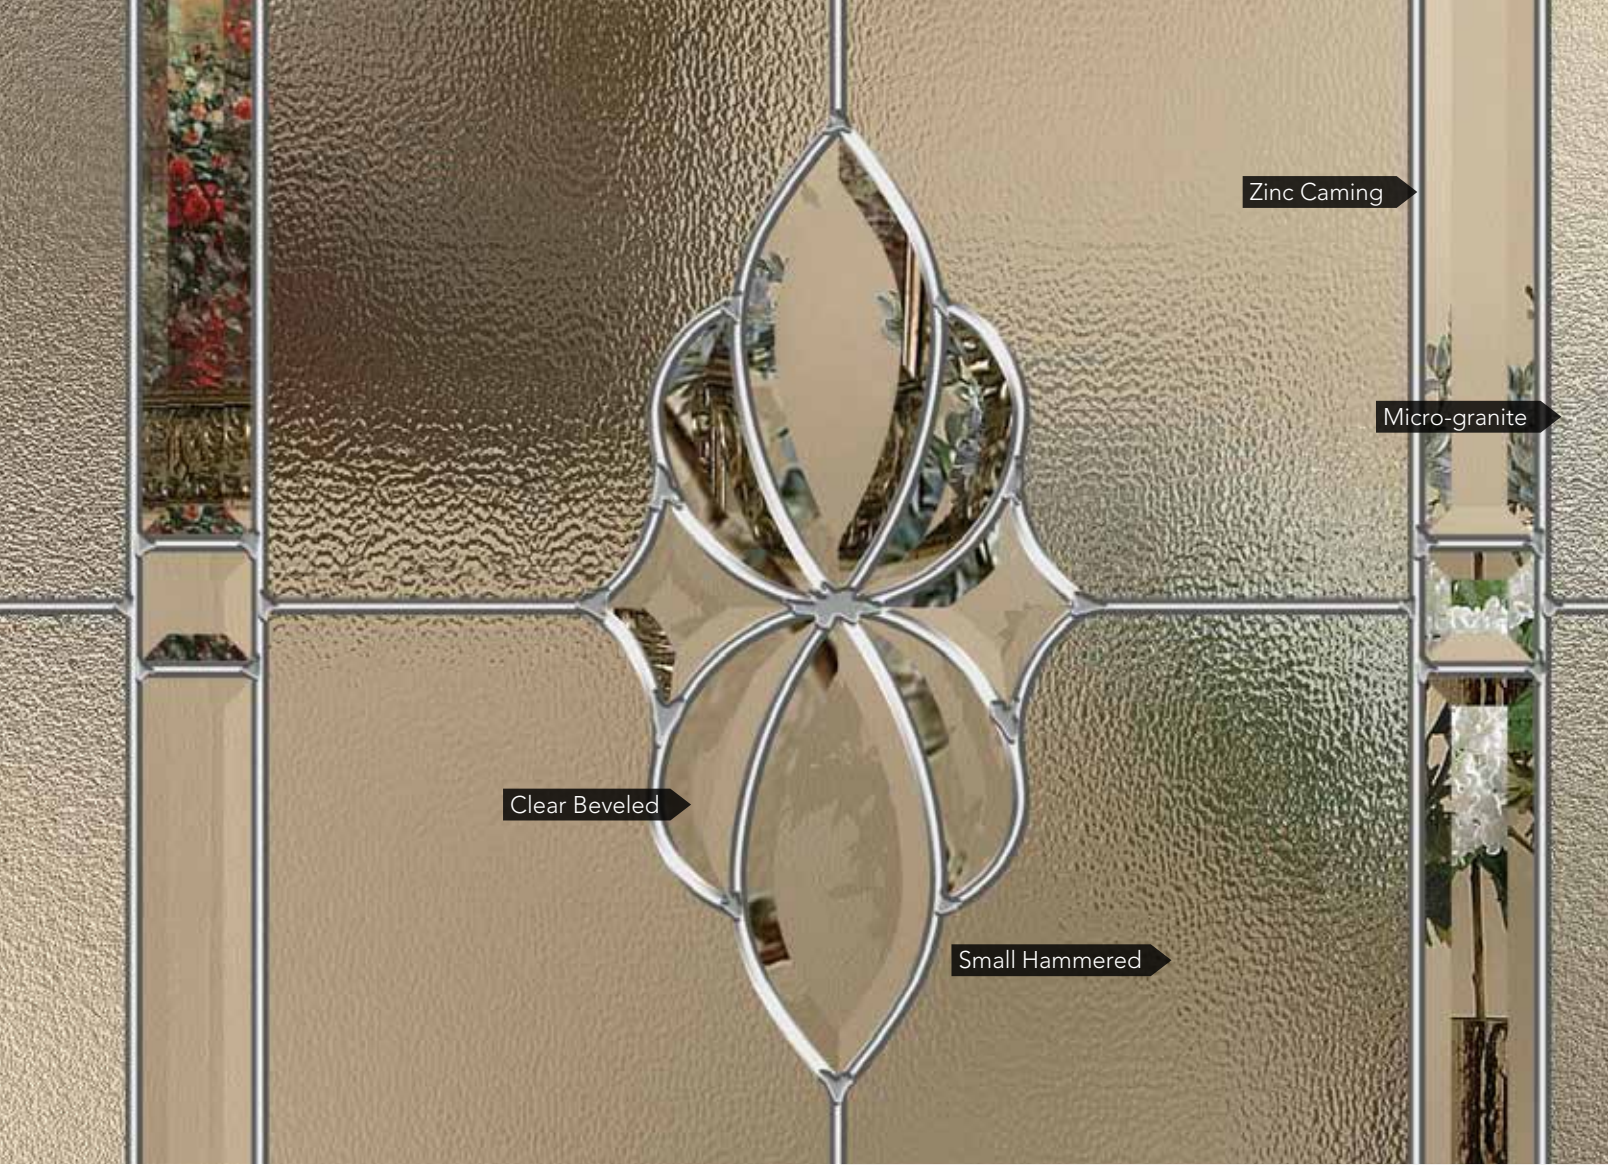

Shown: Cheyenne Glass

TACOMA

Tacoma features hammered and micro-granite design reminiscent of the Arts and Crafts period. Tacoma adds a southwestern inspired theme bringing heritage and legacy to your windows.

CAMING FINISH

Patina

PRIVACY RATING

1 2 3 4 5 **6** 7 8 9 10

less privacy

more privacy

PATTERN OPTIONS

SOMERSET

Somerset features small hammered, micro-granite and clear bevels in a simple yet elegant design that gives a fresh look to your windows.

CAMING FINISH

PRIVACY RATING

less privacy

more privacy

PATTERN OPTIONS