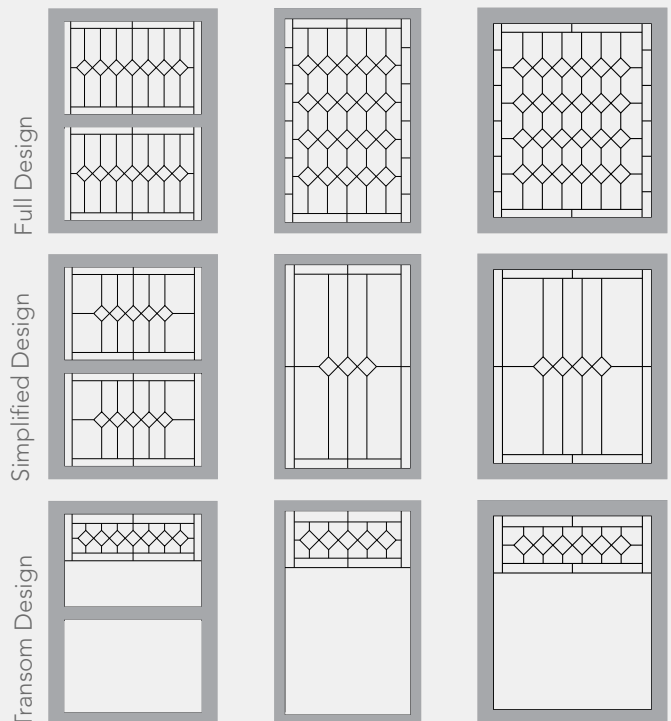

CAMING FINISH

PRIVACY RATING

PATTERN OPTIONS