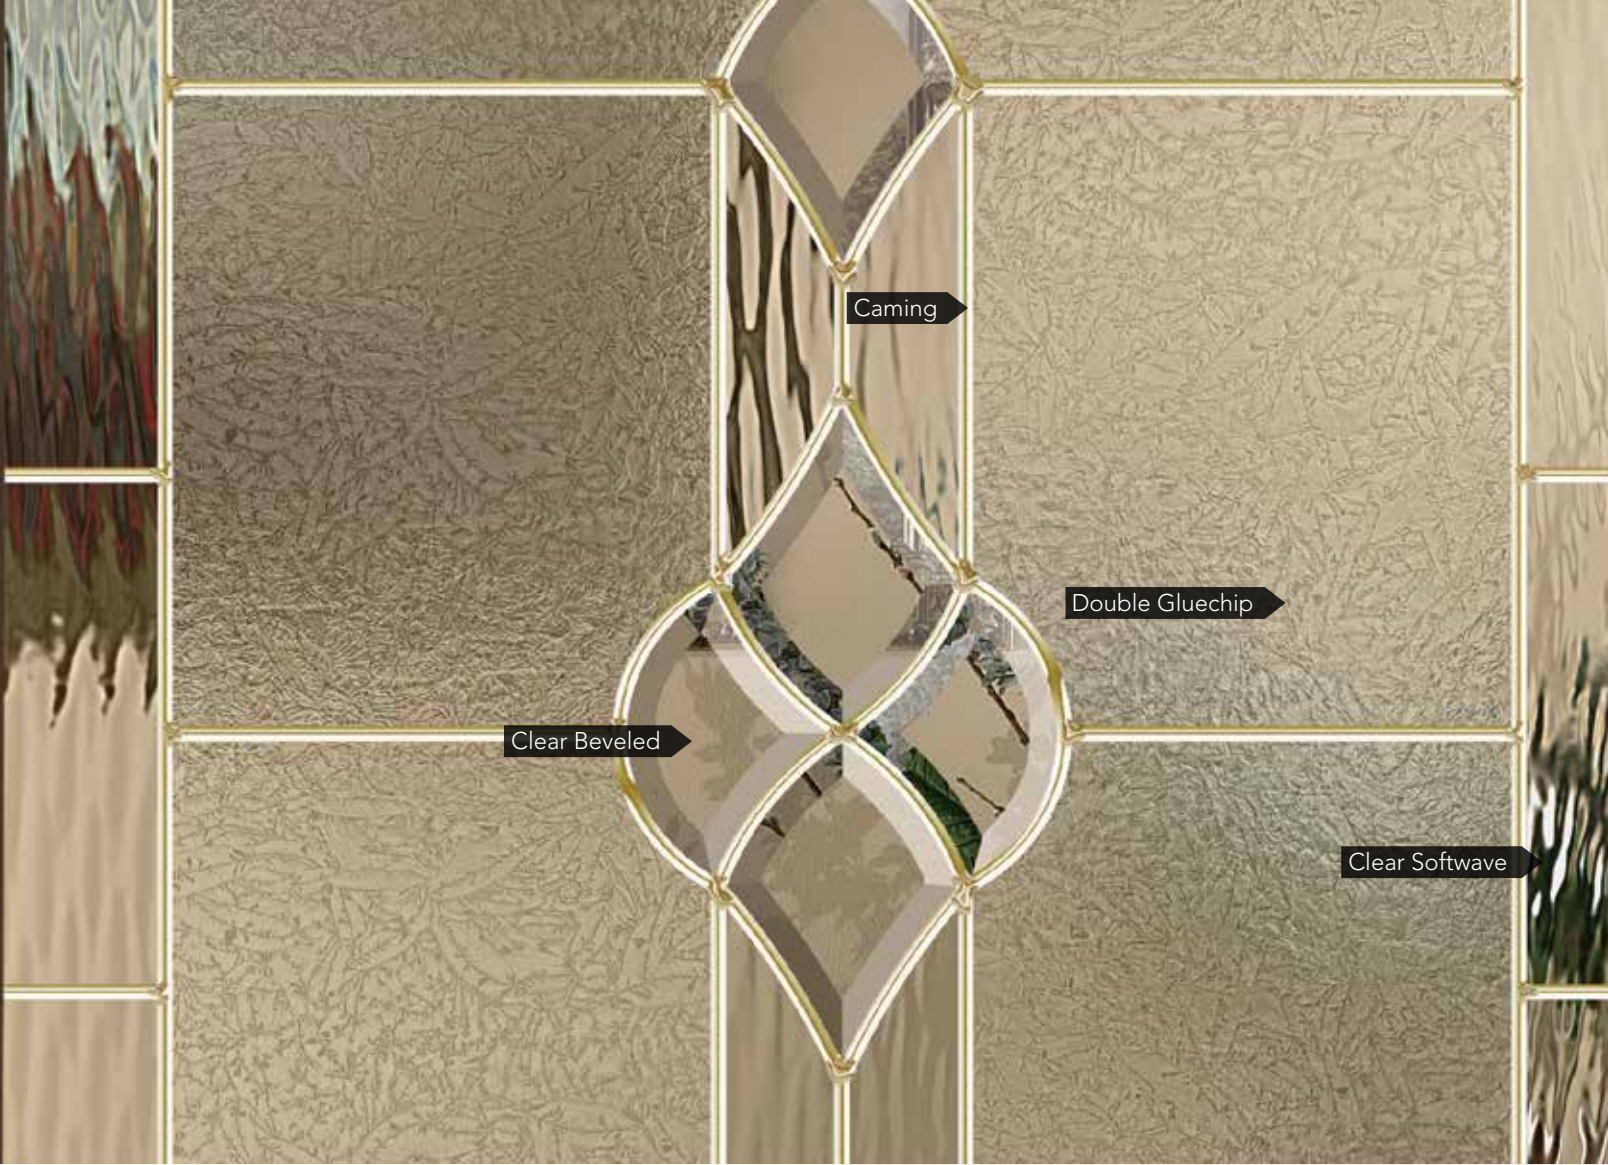

more privacy

PATTERN OPTIONS

Alabaster

Zinc Caming

Micro-iced Granite

Clear Beveled

Iced Granite

GEMSTONE

Beautiful beveled glass with iced and micro-iced granite, accented with zinc caming, gives this classic design a contemporary edge.

CAMING FINISH

PRIVACY RATING

less privacy

more privacy

PATTERN OPTIONS

Full Design

Simplified Design

Transom Design

ECLIPSE

Eclipse features double gluechip and clusters of bevel with a traditional and harmonious design. Eclipse promotes classical elegance and privacy.

CAMING FINISH

PRIVACY RATING