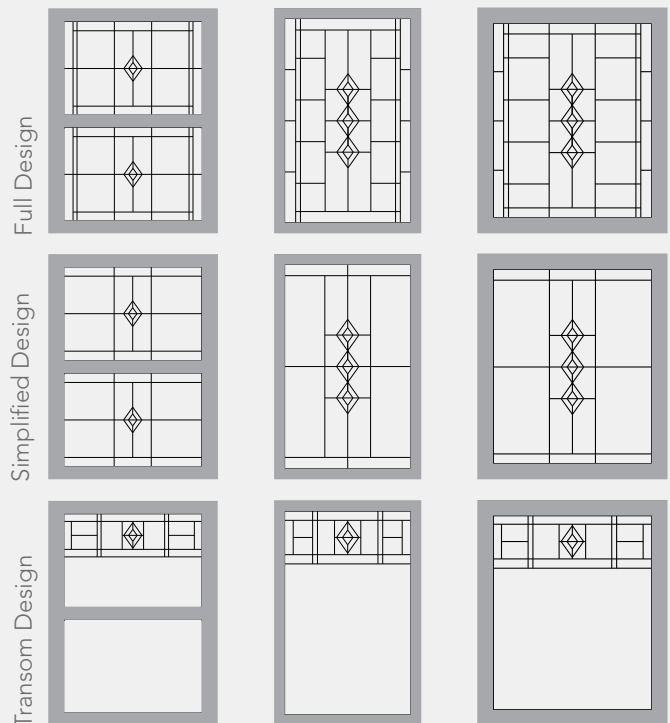

WINDOW DECORATIVE GLASS

DECORATIVE GLASS
CREATE A FOCAL POINT WITH WINDOWS

ENHANCE YOUR VIEW

Want to make your home stand out? Select one of the 16 decorative glass options to create a dramatic focal point. Each piece of glass is unique, customized to fit any window shape and style. The decorative glass showcased in this brochure can be ordered in full, simplified and transom pattern options. Add some elegance to your design by choosing a coming color to complement your home.

Enhance your view of the outside world by adding windows with decorative glass to any room in the house - the design options available with this program are virtually endless.

AERIS™

ENDURE™

Decorative glass available on Double Hung (top and/or bottom sash), Casement, Awning, Slider, Picture and Architectural Shape styles of windows.

PATTERN OPTIONS

Full Design

Simplified Design

Transom Design

Clear Beveled

Caming

Small Hammered

Micro-iced Granite

Beautiful beveled glass with iced and micro-iced granite, accented with zinc caming, gives this classic design a contemporary edge.

CAMING FINISH

PRIVACY RATING

less privacy

more privacy

PATTERN OPTIONS

Full Design