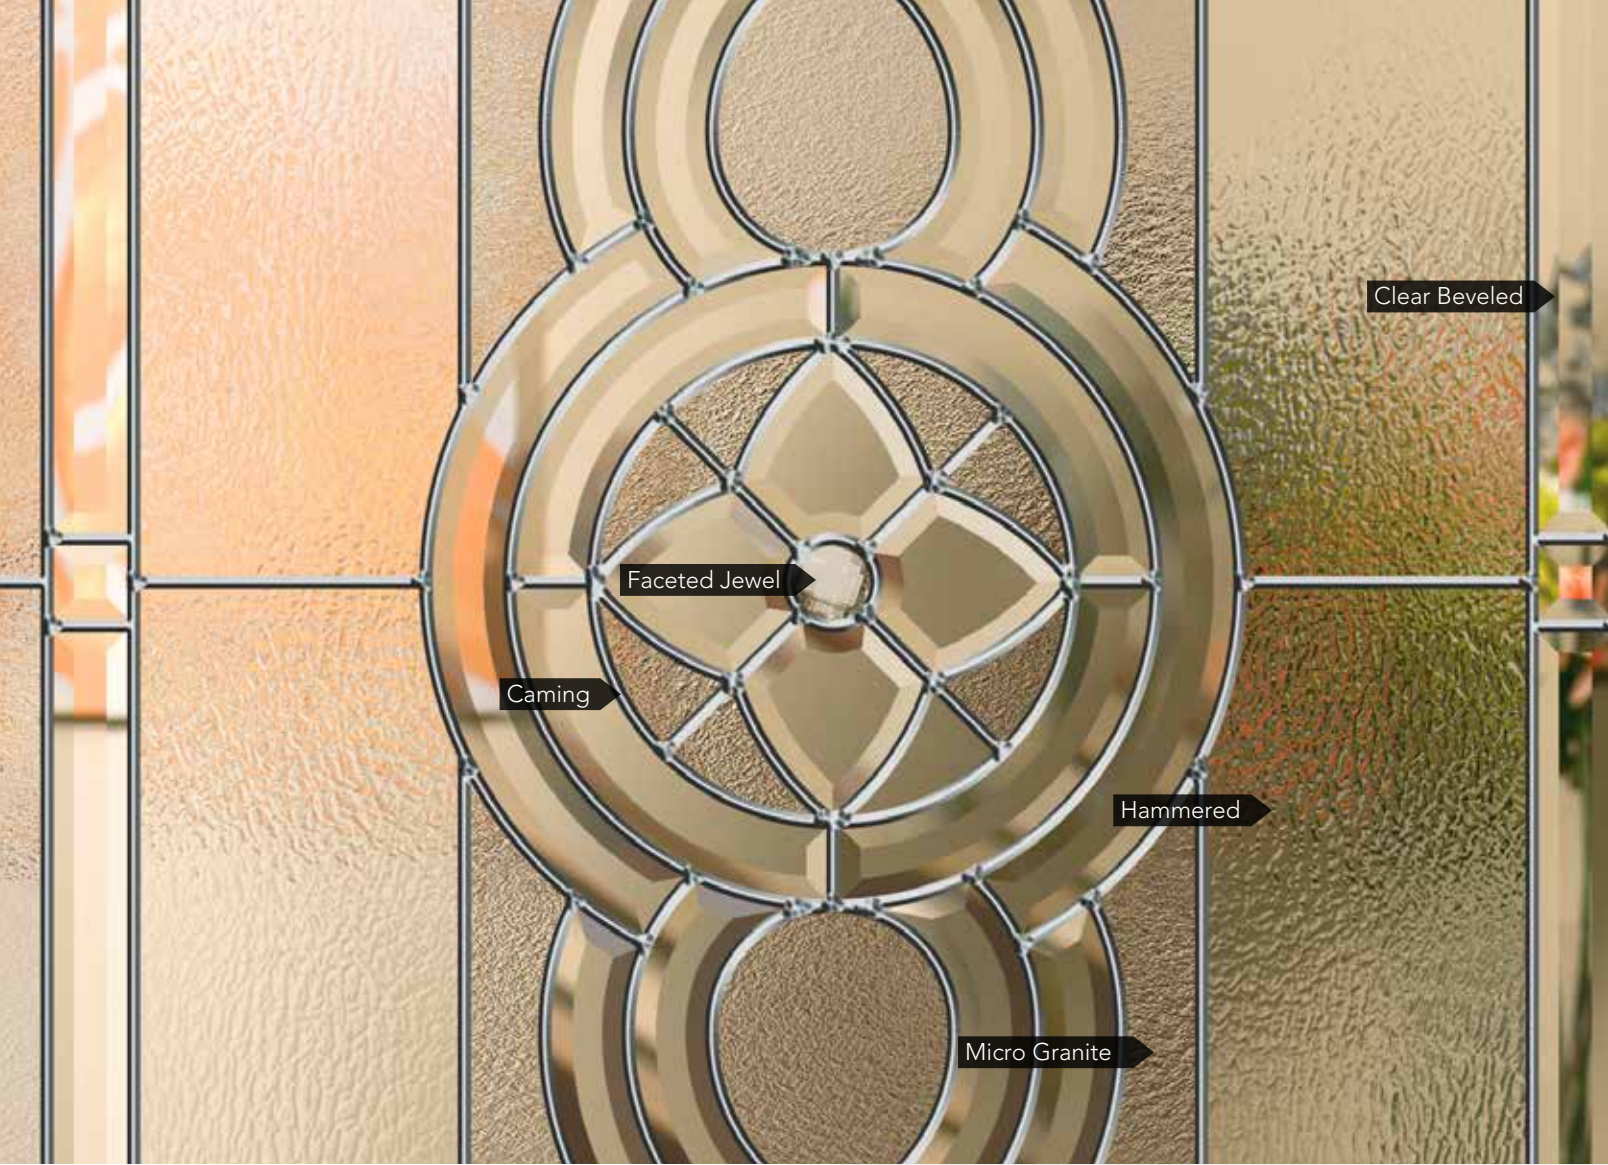

WINDOW DECORATIVE GLASS

DECORATIVE GLASS
CREATE A FOCAL POINT WITH WINDOWS

ENHANCE YOUR VIEW

Want to make your home stand out? Select one of the 16 decorative glass options to create a dramatic focal point. Each piece of glass is unique, customized to fit any window shape and style. The decorative glass showcased in this brochure can be ordered in full, simplified and transom pattern options. Add some elegance to your design by choosing a coming color to complement your home.

ESSENCE

Essence features a bronze seedy glass combined with micro-granite that brings elegance to a whole new level.

CAMING FINISH

PRIVACY RATING

less privacy more privacy

PATTERN OPTIONS

CHEYENNE

Cheyenne features micro-granite, hammered and beveled glass that will add elegance to your windows, while providing a high level of privacy.