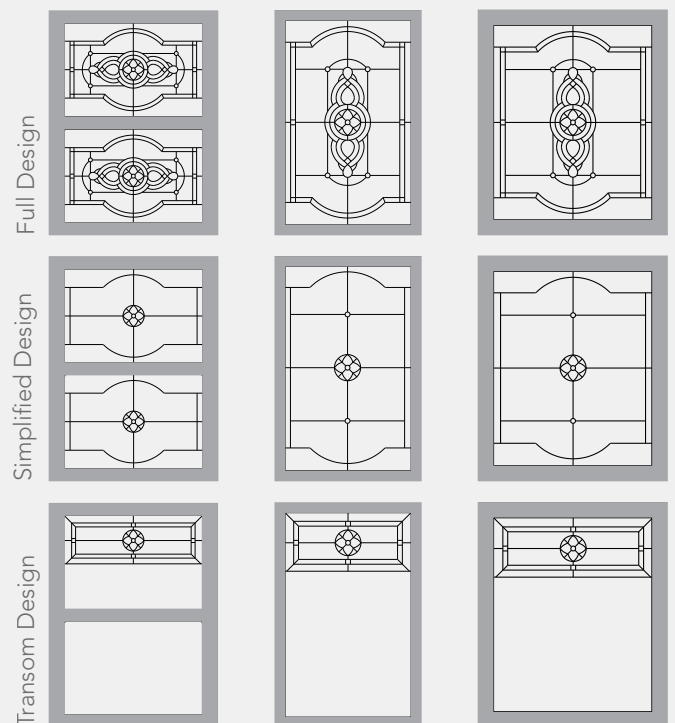

PATTERN OPTIONS