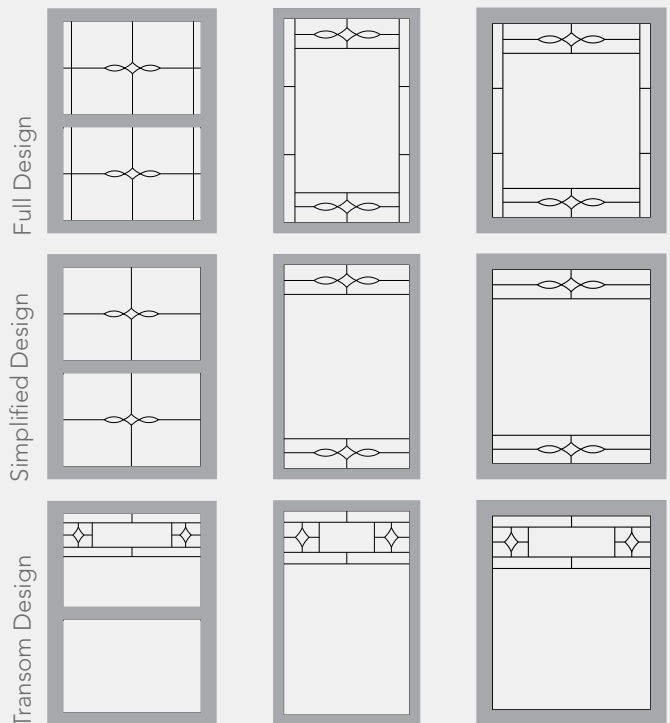

Enhance your view of the outside world by adding windows with decorative glass to any room in the house - the design options available with this program are virtually endless.

AERIS™

ENDURE™

Decorative glass available on Double Hung (top and/or bottom sash), Casement, Awning, Slider, Picture and Architectural Shape styles of windows.

PATTERN OPTIONS

Full Design

Simplified Design

Transom Design

Clear Beveled

Caming

Small Hammered

Micro-iced Granite

Shown: Cheyenne Glass

TACOMA

Tacoma features hammered and micro-granite design reminiscent of the Arts and Crafts period. Tacoma adds a southwestern inspired theme bringing heritage and legacy to your windows.

less privacy

more privacy

PATTERN OPTIONS

CARLISLE

Carlisle features clear bevels, arctic and seedy glass giving an appealing look to any style of home.

CAMING FINISH

PRIVACY RATING

PATTERN OPTIONS