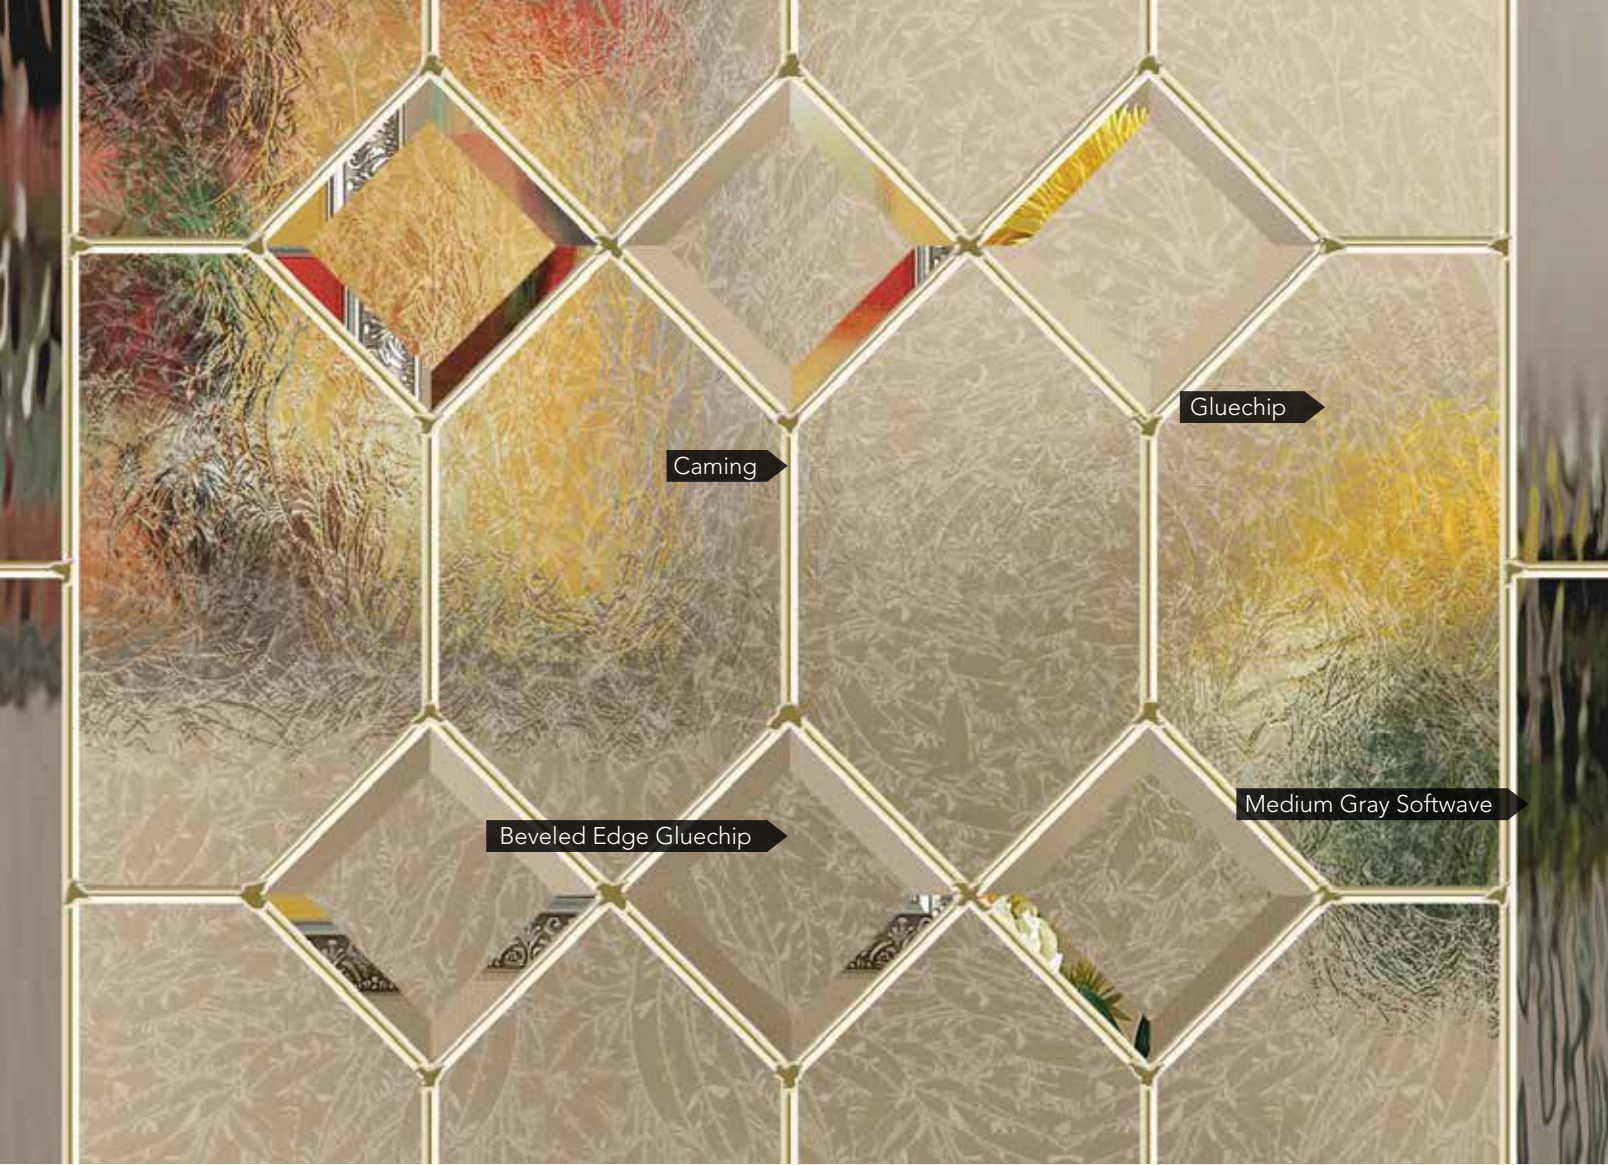

Somerset features small hammered, micro-granite and clear bevels in a simple yet elegant design that gives a fresh look to your windows.

CAMING FINISH

PRIVACY RATING

less privacy

more privacy

PATTERN OPTIONS