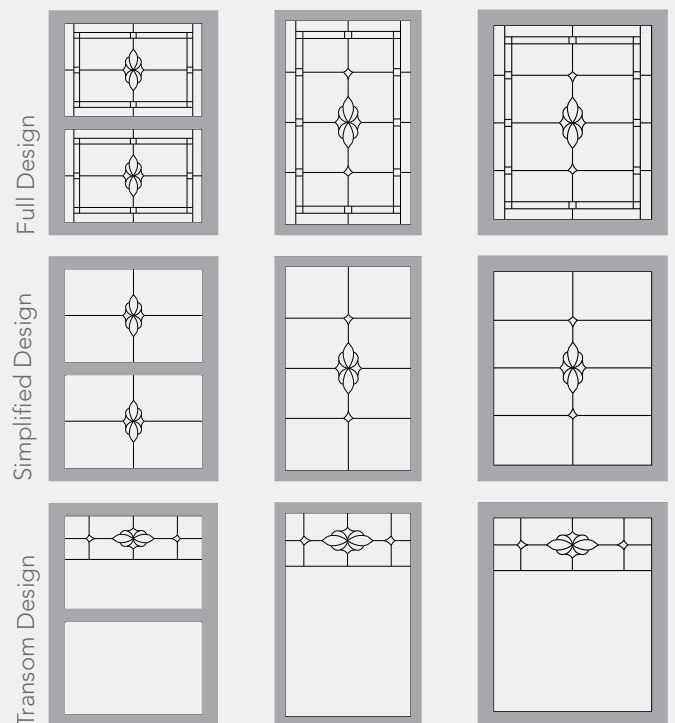

WINDOW DECORATIVE GLASS

DECORATIVE GLASS
CREATE A FOCAL POINT WITH WINDOWS

ENHANCE YOUR VIEW

Want to make your home stand out? Select one of the 16 decorative glass options to create a dramatic focal point. Each piece of glass is unique, customized to fit any window shape and style. The decorative glass showcased in this brochure can be ordered in full, simplified and transom pattern options. Add some elegance to your design by choosing a coming color to complement your home.

Enhance your view of the outside world by adding windows with decorative glass to any room in the house - the design options available with this program are virtually endless.

AERIS™

ENDURE™

Decorative glass available on Double Hung (top and/or bottom sash), Casement, Awning, Slider, Picture and Architectural Shape styles of windows.

Somerset features small hammered, micro-granite and clear bevels in a simple yet elegant design that gives a fresh look to your windows.

CAMING FINISH

PRIVACY RATING

less privacy

more privacy

PATTERN OPTIONS