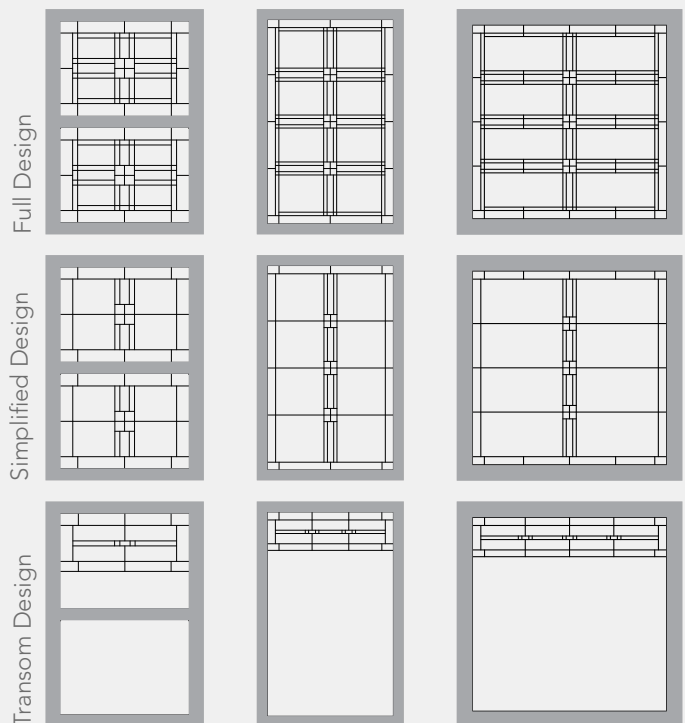

PATTERN OPTIONS