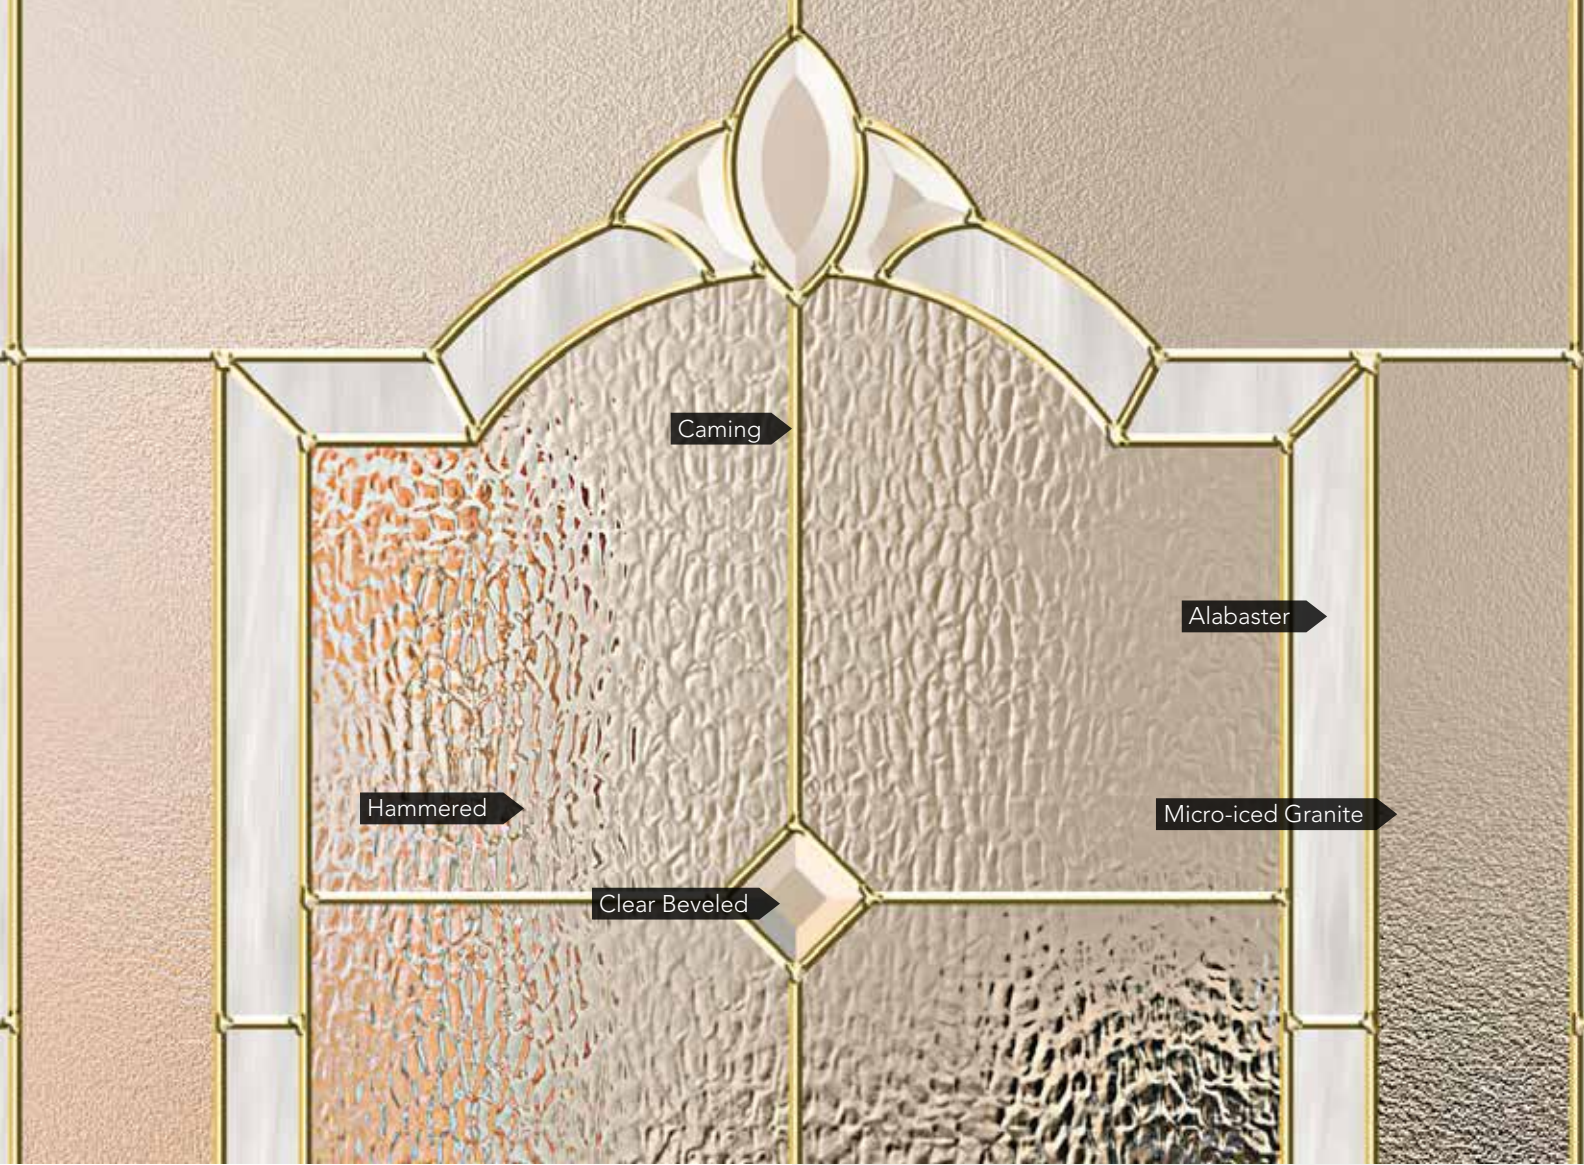

WINDOW DECORATIVE GLASS

DECORATIVE GLASS
CREATE A FOCAL POINT WITH WINDOWS

ENHANCE YOUR VIEW

Want to make your home stand out? Select one of the 16 decorative glass options to create a dramatic focal point. Each piece of glass is unique, customized to fit any window shape and style. The decorative glass showcased in this brochure can be ordered in full, simplified and transom pattern options. Add some elegance to your design by choosing a coming color to complement your home.

Beautiful beveled glass with iced and micro-iced granite, accented with zinc caming, gives this classic design a contemporary edge.

CAMING FINISH

PRIVACY RATING

less privacy

more privacy

PATTERN OPTIONS

Full Design

Simplified Design

Transom Design

ECLIPSE

Eclipse features double gluechip and clusters of bevel with a traditional and harmonious design. Eclipse promotes classical elegance and privacy.

CAMING FINISH

PRIVACY RATING

PATTERN OPTIONS

FLORENCE

This traditional style is accented with a creamy alabaster glass adding interest and appeal that clearly sets it apart from other decorative designs.

CAMING FINISH

PRIVACY RATING

PATTERN OPTIONS