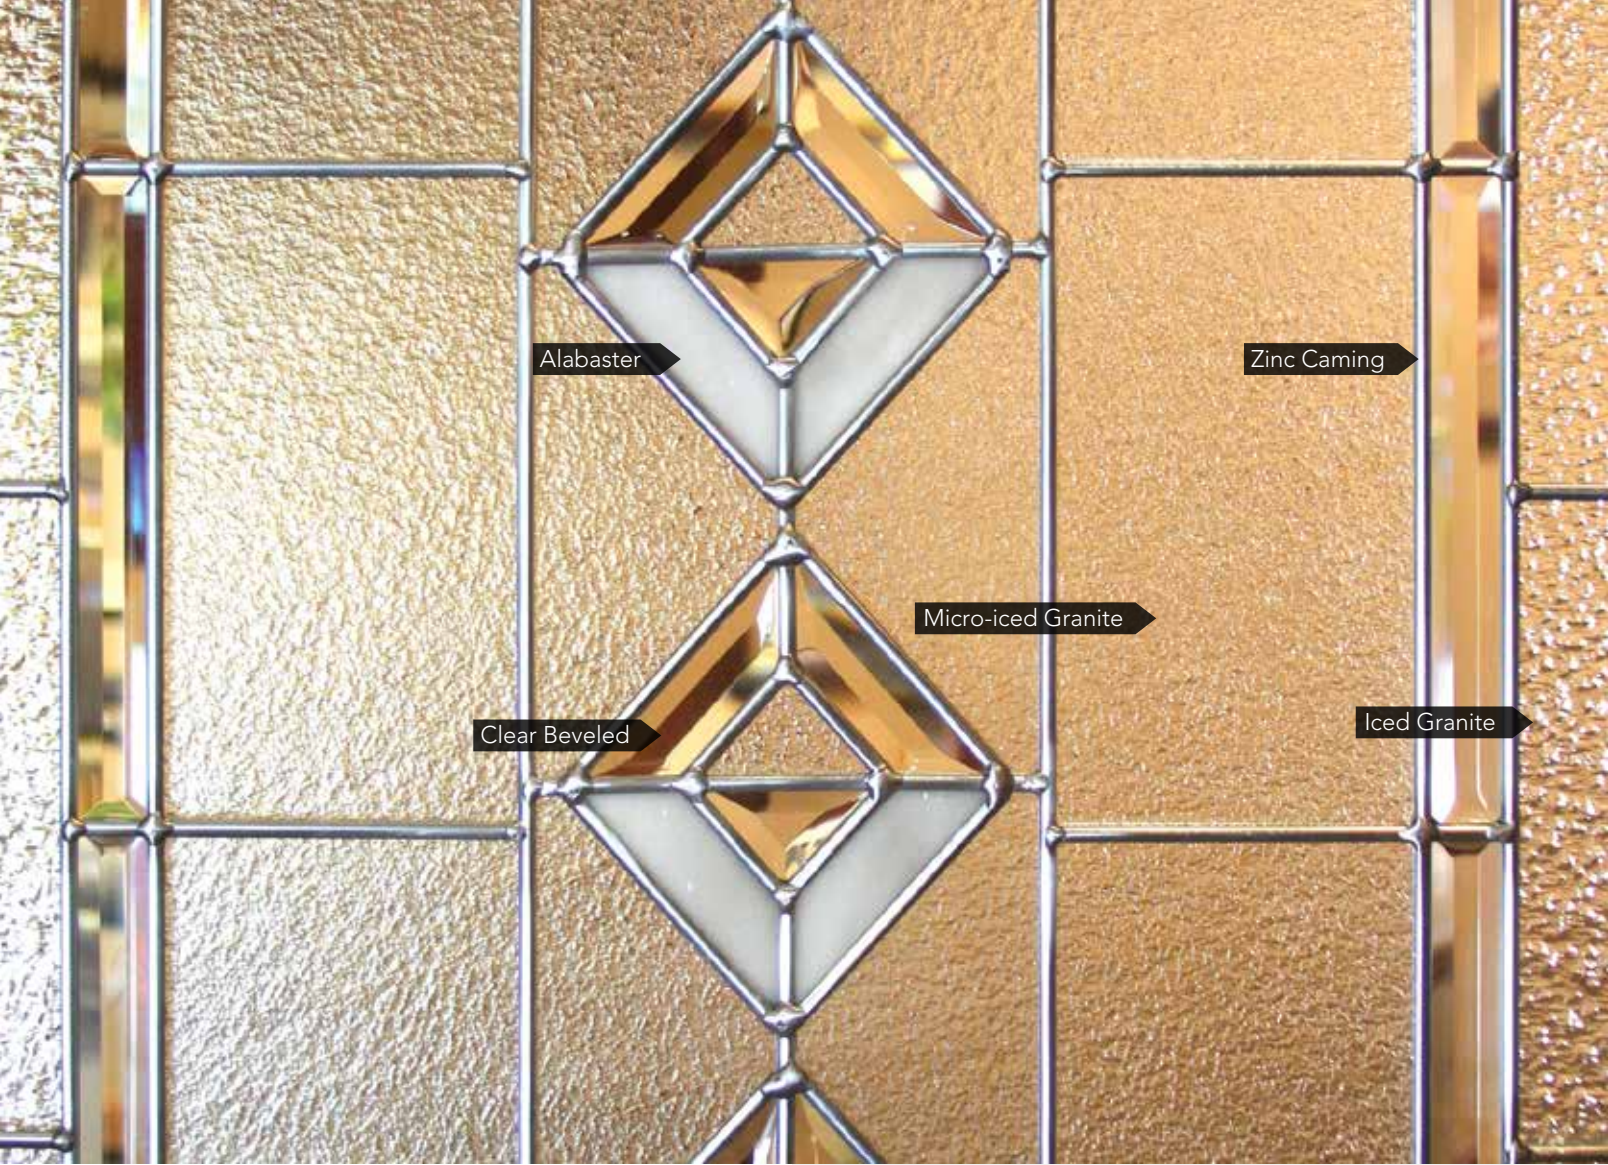

WINDOW DECORATIVE GLASS

DECORATIVE GLASS
CREATE A FOCAL POINT WITH WINDOWS

ENHANCE YOUR VIEW

Want to make your home stand out? Select one of the 16 decorative glass options to create a dramatic focal point. Each piece of glass is unique, customized to fit any window shape and style. The decorative glass showcased in this brochure can be ordered in full, simplified and transom pattern options. Add some elegance to your design by choosing a coming color to complement your home.

Somerset features small hammered, micro-granite and clear bevels in a simple yet elegant design that gives a fresh look to your windows.

CAMING FINISH

PRIVACY RATING

less privacy

more privacy

PATTERN OPTIONS

TRANQUILITY

Tranquility features unique Chinchilla glass accented with beveled clusters and streamed glass.

CAMING FINISH

Patina

Zinc

PRIVACY RATING

1 2 3 4 5 6 7 **8** 9 10

less privacy

more privacy

PATTERN OPTIONS

Alabaster

Zinc Caming

Micro-iced Granite

Clear Beveled

Iced Granite

GEMSTONE