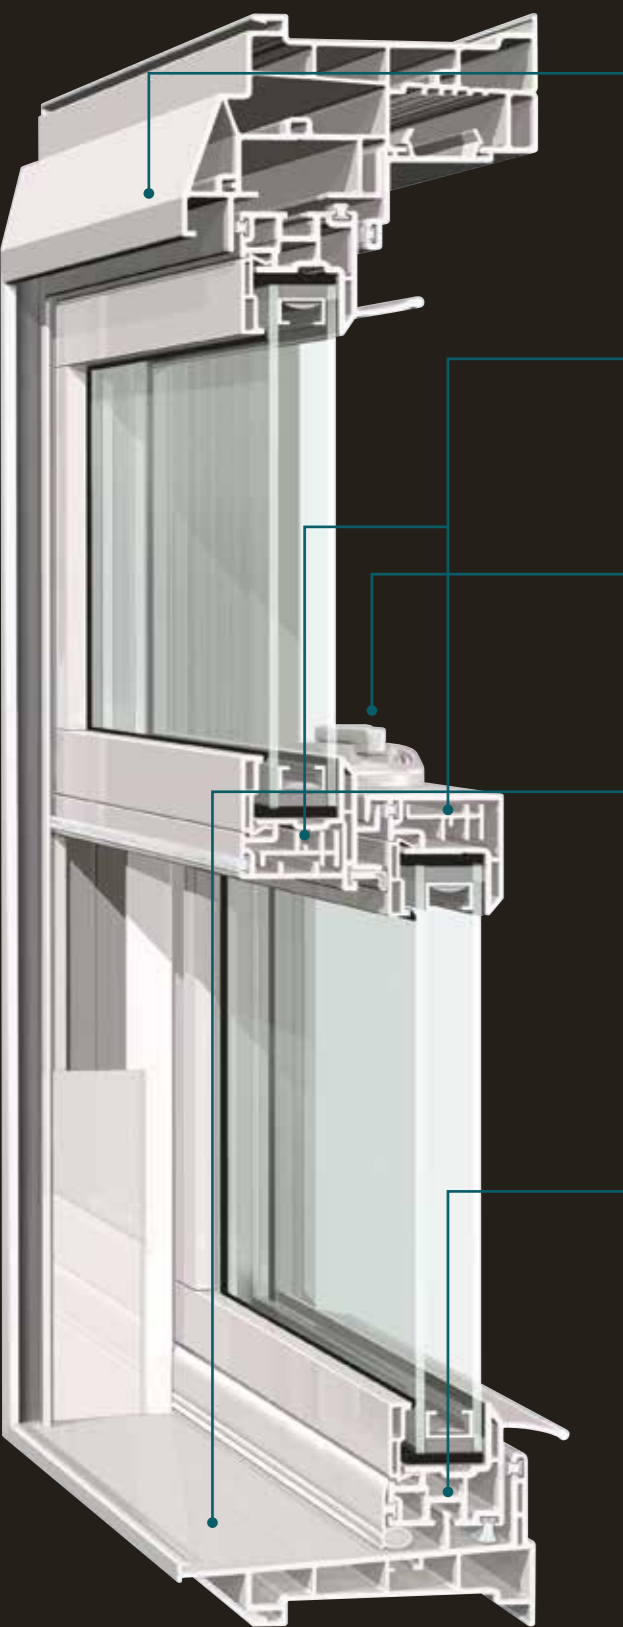

The beauty of our EdgeForce narrowline frame and sashes is subtle and substantial at the same time. The sleek design is visually clean and contemporary, with a larger glass area for exceptional daylighting and outside viewing. And beneath the elegance? Internal chambers are meticulously engineered for structural integrity and enhanced energy efficiency.

CoreFX is a structural component that never quits. This innovative composite reinforcement allows for secure mounting of hardware and the non-conductive material also reduces the transfer of energy for superior thermal performance.¹

Stylish and strong, this low-profile secure locking hardware features an indicator that tells you if your windows are left unlocked. But the true beauty of Defense-Tek is its end-of-throw cam shift locking action, expertly constructed for increased protection.

Forecaster elevates both the appearance and performance of Mezzo Windows with its smooth, uniform design. The true sloped sill is expertly crafted to provide a highly efficient drainage system that promotes water runoff without the use of weep holes.²

The benefits distinction here is three-fold: protection from air and water infiltration, increased structural stability and enhanced beauty. The integrated telescoping sill dam effortlessly blends strength with style.

When extreme wind and weather hit your home, Gatekeeper stands strong. Traditional sloped sill designs can allow the sash to bow during powerful winds, but with Gatekeeper interlocking sash-to-sill technology, the sash is channeled firmly into the window frame for a unified wall of strength. Combined with three layers of weatherstripping, Gatekeeper delivers unmatched protection, as well as peace of mind.

Improved form and functionality is the focus of our Ocular screen bulb seal. The compression bulb aids in the installation and removal of the extruded aluminum screen. The snug fit also eliminates light penetration between the screen and frame and helps block insect access.³

Mezzo Windows come standard with a block frame. For enhanced appearance and ease of installation, four additional options also are available.

¹ Double-hung base model will automatically be upgraded to ST (steel reinforcement) for all units ordered in excess of 48" wide or 84" high.
² For larger size windows or to meet specific DP/PG ratings, optional weeps/performance package must be ordered.
³ Available only with the full screen option.