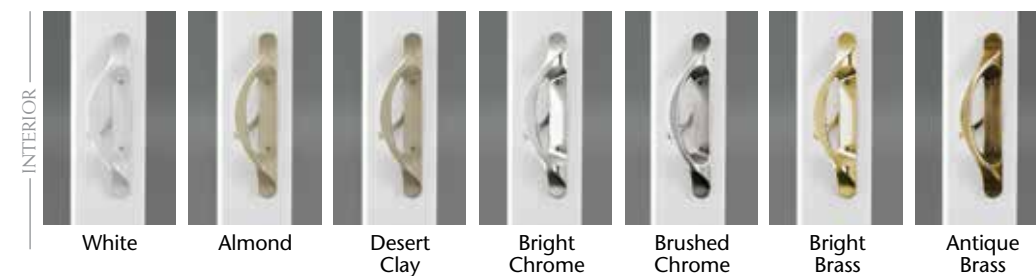

CONTEMPORARY-STYLE PATIO DOOR

CLASSIC-STYLE PATIO DOOR

A naturally beautiful point of view.

Opposite page upper left: The Contemporary-style patio door features 3" symmetrical sash rails for a sleek, clean-line design. **Opposite page upper right:** The Classic-style door conveys traditional beauty with generous 5" sash rails. **Opposite page bottom:** The 5" top rail, 7" bottom rail and 3" side rails of our French-style door combines French door charm with floor space-saving functionality.

Contemporary, Classic and French-style exterior patio door handles are available in white, almond and desert clay.

CONTEMPORARY AND CLASSIC PATIO DOOR HANDLES

FRENCH PATIO DOOR HANDLES

FRENCH-STYLE PATIO DOOR