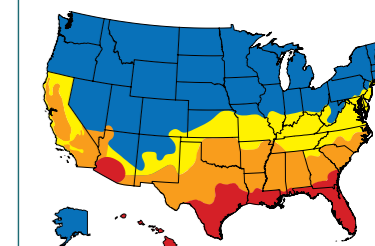

Northern
North-Central
South-Central
Southern

Mezzo Windows and Alside Patio Doors are available with a variety of glass options. Please consult your window professional to help you choose the best glass package to meet the ENERGY STAR requirements for your home and climate zone.

GLASS PACKAGES SPECIFIC TO YOUR NEEDS.

Insulated glass units* increase the energy efficiency of your windows beyond ordinary clear glass and can tailor the window to your specific climate challenges. The chart below makes it easy to compare the glass performance. The lower the U-Factor, the less energy you'll need to heat your home. The lower the Solar Heat Gain Coefficient (SHGC), the more you'll conserve on air-conditioning.

THERMAL PERFORMANCE COMPARISON⁴

	Double-Hung		Sliding	
	U-Factor	SHGC	U-Factor	SHGC
Clear Glass	0.46	0.59	0.45	0.59
ClimaTech	0.29	0.30	0.28	0.30
ClimaTech iE	0.28	0.30	0.28	0.30
ClimaTech Elite	0.28	0.21	0.28	0.21
ClimaTech ThermD	0.28	0.30	0.27	0.30
ClimaTech ThermD iE	0.27	0.30	0.27	0.30
ClimaTech ThermD Elite	0.27	0.21	0.27	0.21

AIR/WATER/STRUCTURAL RESULTS

	Air	Water	Structural
Mezzo Base	.04	6.0	DP40
Mezzo ST	.08	7.5	DPS0

GLASS PACKAGE TERMINOLOGY

Clear: Double-paned clear glass unit.
ClimaTech: Double-paned unit with one pane of Low-E glass, argon gas and metal alloy Intercept spacer.
ClimaTech iE: Double-paned unit with one pane of Low-E glass, argon gas and metal alloy Intercept spacer, along with insulation-enhanced mainframe.
ClimaTech Elite: Double-paned unit with one pane of Low-E SHGC glass, argon gas and metal alloy Intercept spacer.
ClimaTech ThermD: Double-paned unit with one pane of Low-E glass, argon gas and stainless steel Intercept spacer.
ClimaTech ThermD iE: Double-paned unit with one pane of Low-E glass, argon gas and stainless steel Intercept spacer, along with insulation-enhanced mainframe.
ClimaTech ThermD Elite: Double-paned unit with one pane of Low-E SHGC glass, argon gas and stainless steel Intercept spacer.

TESTED AND PROVEN.

Mezzo Windows meet or exceed Air, Water and Structural Loads performance requirements as determined through ASTM (American Society for Testing and Materials) test methods, the globally recognized standards for product quality and safety.