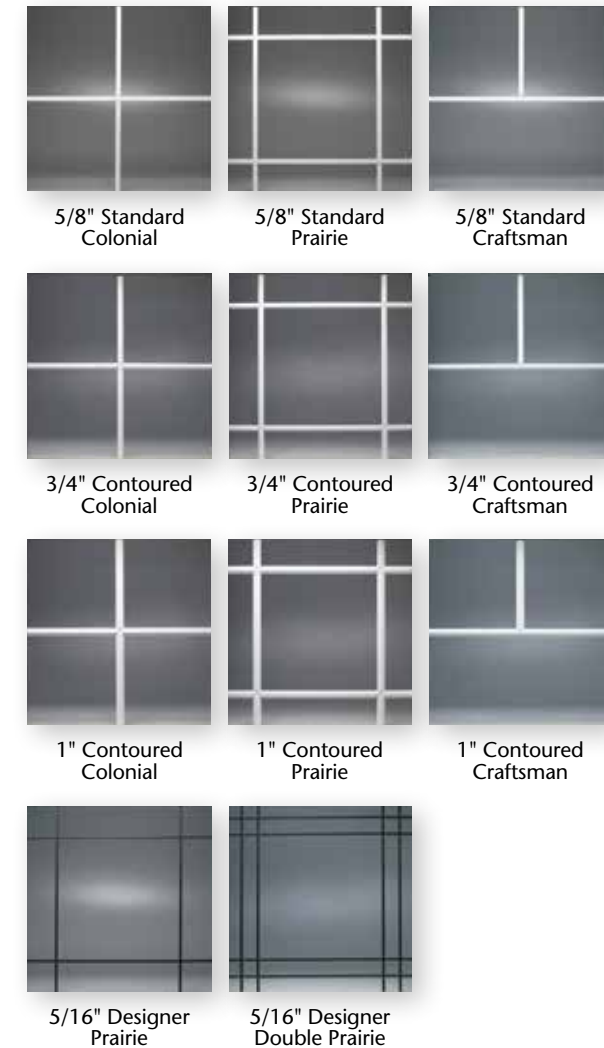

BAY AND BOW WINDOWS

- 1-1/4" furniture-grade veneer is standard in the construction of head, seatboard and jambs.
- Head and seatboard are available in oak or birch veneer finishes and ready for painting or staining.**
- 3" pre-insulated seatboard option.
- Slimline reinforced mullion design.
- Bay and bow windows are available in a variety of colors and finishes.
- Exterior roof system available with optional copper or painted aluminum roof clad kits.

This sleek handle design is standard on all swing, hinged and french doors.

DOOR HANDLES FINISH OPTIONS

White Satin Chrome Polished Chrome Polished Brass⁷ Antique Brass⁷ Dark Bronze⁷ Pewter⁷

⁷ Special order.

Design Options

COLORS

Beauty and vision, performance and strength – it all comes together in Mezzo's assortment of color selections. Customize the appearance of your windows with our beautifully styled decorative options.

GRID OPTIONS

Decorative grids lend an added measure of style and dimension to your windows. All grids are enclosed within the insulated glass unit for easy cleaning. Select a grid profile and pattern to achieve your ideal finished look. Designer grids are also available for design flexibility.